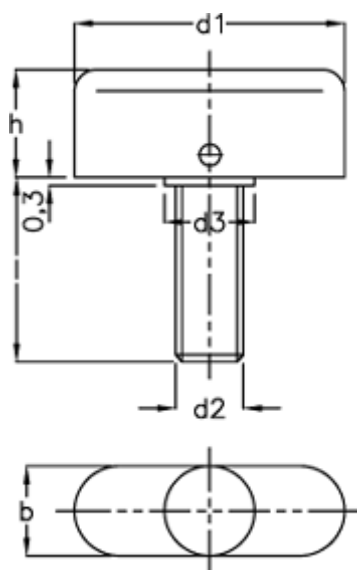

Article number: 200016181

Description: E+G Wing screw GN 431-25-M6-16
Rustfast

Measures

b	= 8
d1	= 25
d2	= M6
d3	= 8
H	= 10.0
Length l	= 16